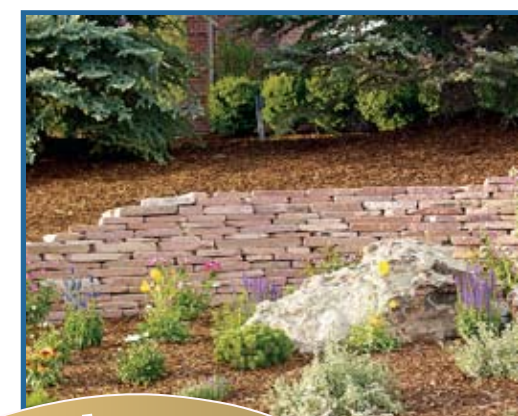

Activation & Winterization

Save \$15 when you sign up for both.

Ask about our "Premium Full Service" package.

CORE AERATION

*Prices as low as \$31.00

*Maximum 1,500 sq.ft.

Allow nutrients to reach the roots.

Relieve compacted soils while opening the way for water & fertilizer to reach the root zone of your lawn.

BED & BORDERS

*Prices as low as \$31.50

*Maximum 1000 sq.ft.

The final touch to your accent areas.